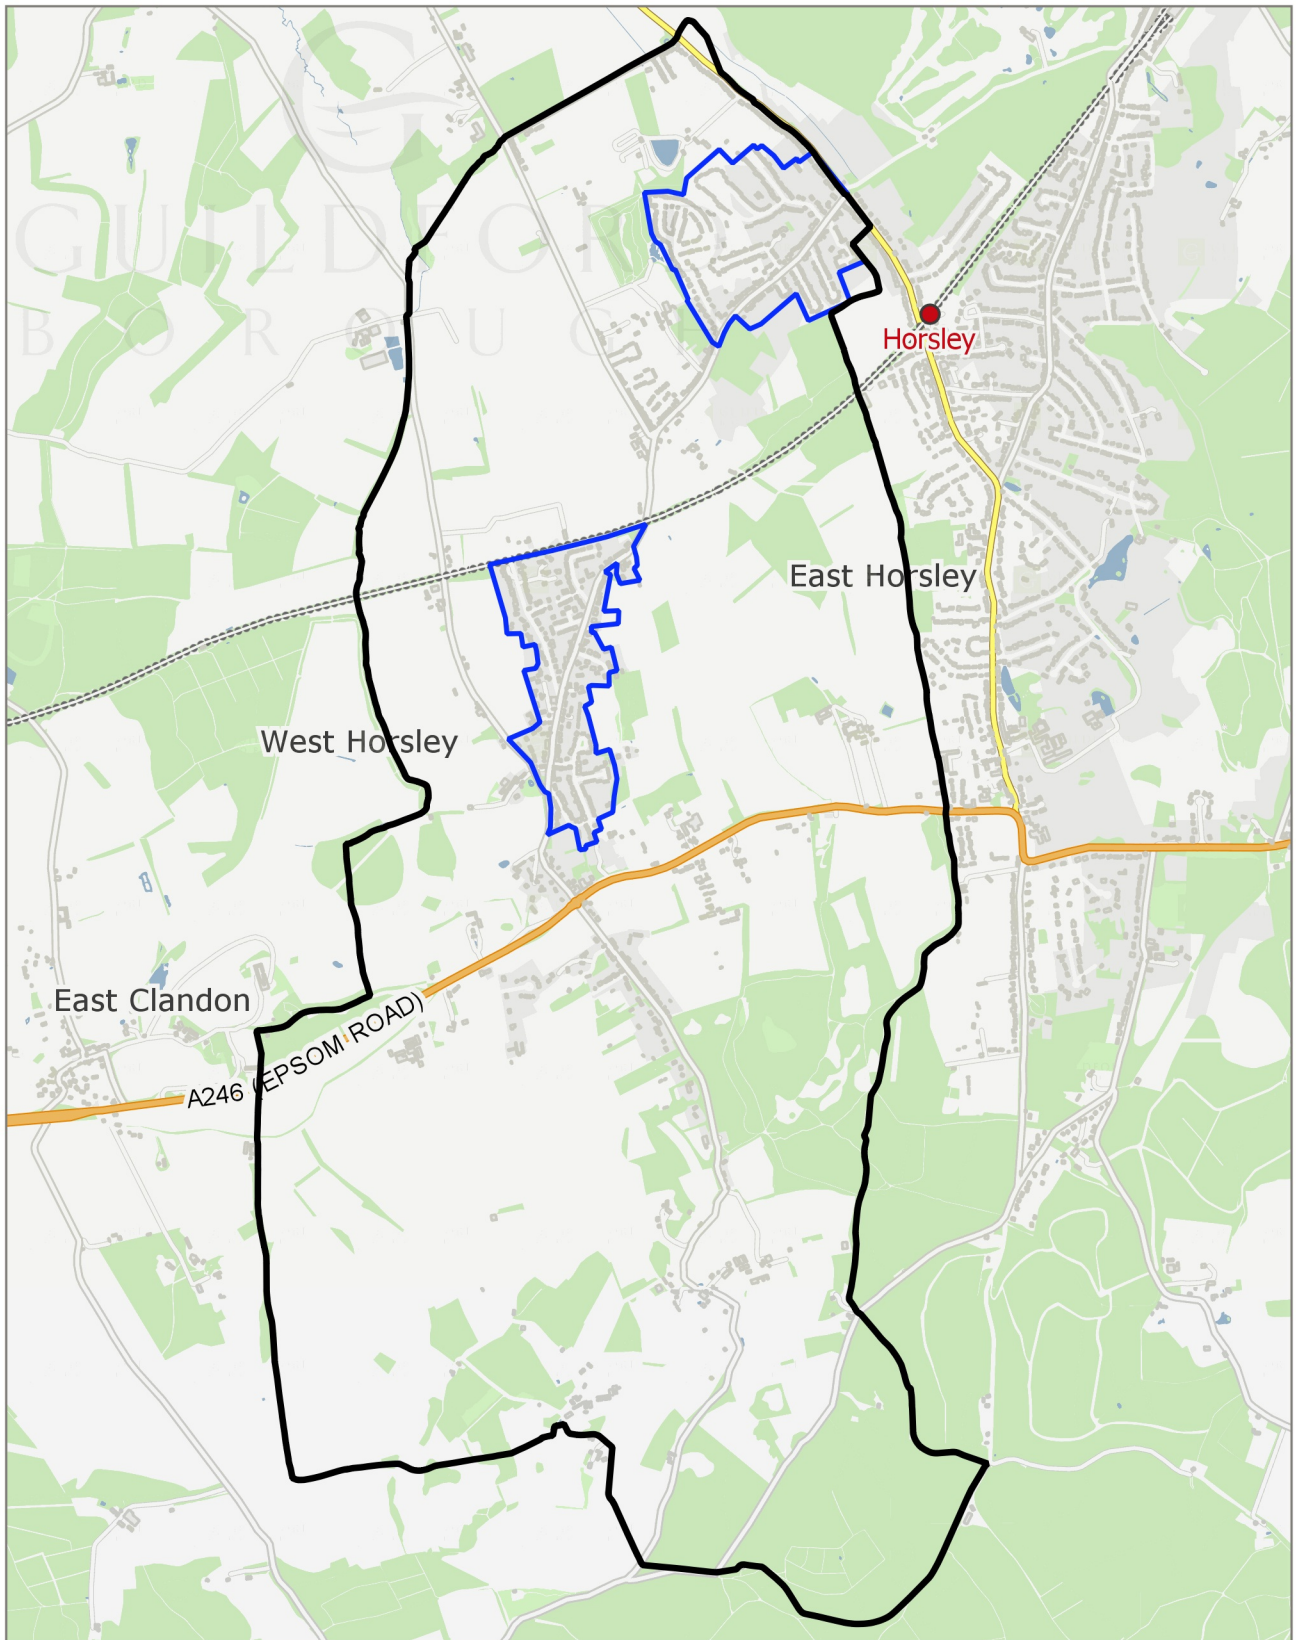

Map 1A:

Settlement Boundaries (Guildford Local Plan 2003) - West Horsley

- Settlement Boundary (Local Plan 2003)
- Neighbourhood Area

Publication Date: 2017-04-25

Scale at A4:
1:28,264

© Crown Copyright 2017. Guildford Borough Council.
Licence No. 100019625.

GUILDFORD
BOROUGH