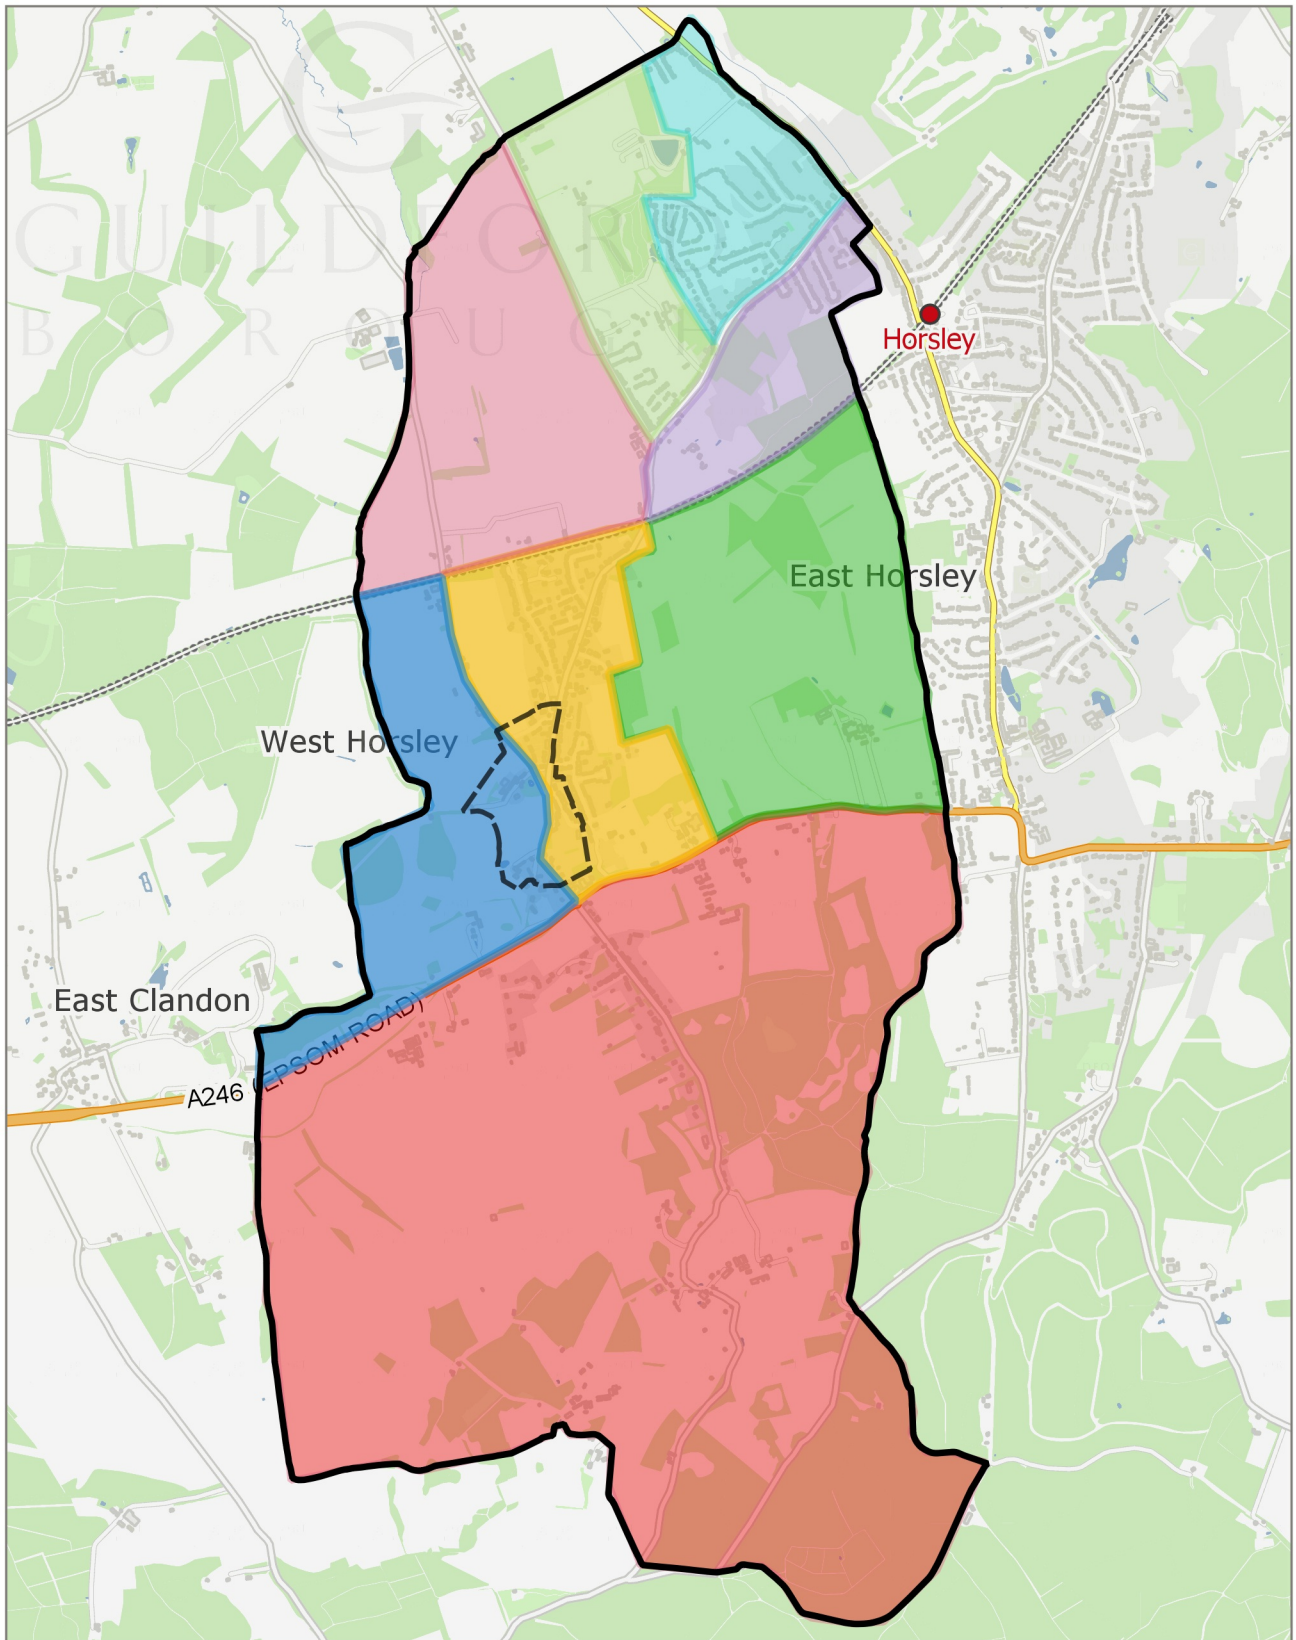

Map 1B:

Character Assessment Areas - West Horsley

- |                             |                         |
|-----------------------------|-------------------------|
| Area 1 - South of A246      | Area 6 - Long Reach (W) |
| Area 2 - West Horsley Place | Area 7 - Long Reach (E) |
| Area 3 - Hatchlands         | Area 8 - East Lane (N)  |
| Area 4 - The Street         | Area 9 - East Lane (S)  |
| Area 5 - Conservation Area  | Neighbourhood Area      |

Publication Date:  
2017-09-29

Scale at A4:  
1:28,264

© Crown Copyright 2017. Guildford Borough Council. Licence No. 100019625.